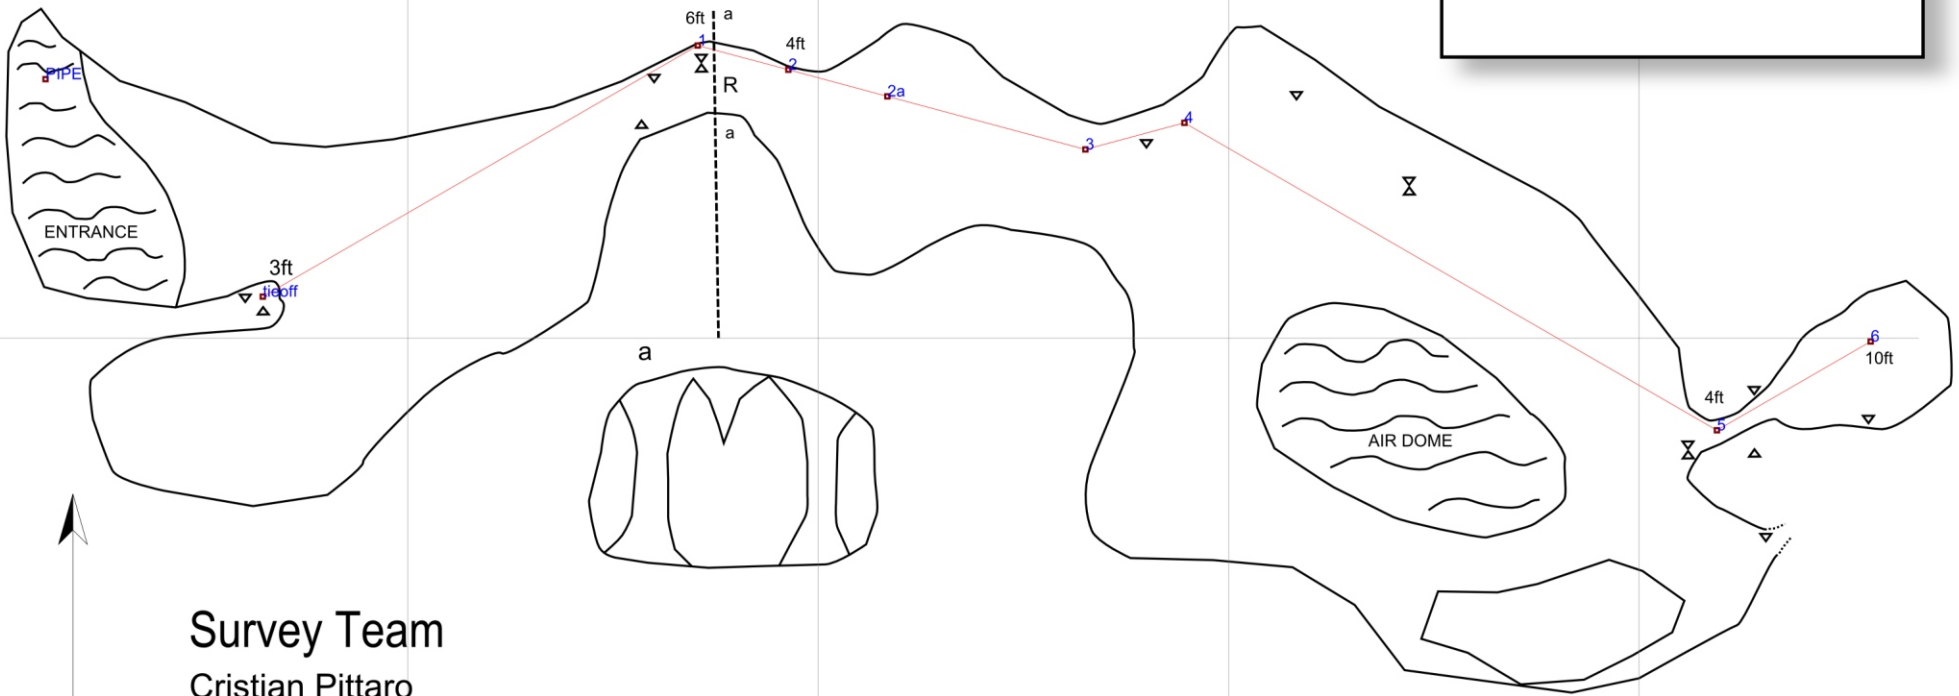

Manantial La Oculta - Bayahibe

Legend

- ⌵ Column
- ▼ Stalagmite
- ▲ Stalagmite
- ☁ Air Surface/Air Dome
- Survey Station

Survey Team

Cristian Pittaro
Dave Pratt
May 2010